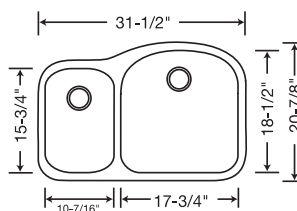

- 440167 Depth = 10"/6-3/4"
- 440093 Depth = 9"/6-3/4"
- 440169 Depth = 8"/6-3/4"

- 440232 Colander
- 440492 Stainless Steel Colander
- 221026 Mesh Colander
- 220994 Stainless Steel Grid

- 440166 Depth = 6-3/4"/10"
- 440092 Depth = 6-3/4"/9"
- 440168 Depth = 6-3/4"/8"

- 220995 Stainless Steel Grid

- 440087 Depth = 9"
- 440164 Depth = 8"

- 220992 Stainless Steel Grid

- 440165 Depth = 6-3/4"

CUSTOM ACCESSORIES

IAPMO Listed LIMITED LIFETIME WARRANTY

**BLANCO SUPREME™
INDIVIDUAL
UNDERMOUNTS**