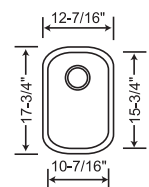

CUSTOM ACCESSORIES

IAPMO Listed LIMITED LIFETIME WARRANTY

**BLANCO SUPREME™
INDIVIDUAL
UNDERMOUNTS**

18 GAUGE • 304 SERIES • 18/10 CHROME-NICKEL

Create a customized look that reflects your personal style. Individual bowls may be used alone or as components of a one-of-a-kind sink. And thanks to our luxurious satin polished finish, you'll also enjoy a beautiful, easy-to-clean surface. Shown with BLANCO MERIDIAN™ kitchen faucet in polished chrome.