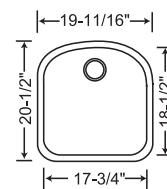

- 220992 Stainless Steel Grid

- 440165 Depth = 6-3/4"