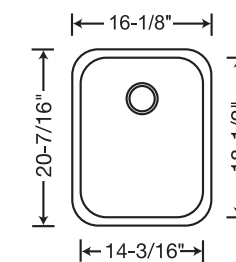

- 440167 Depth = 10"/6-3/4"
- 440093 Depth = 9"/6-3/4"
- 440169 Depth = 8"/6-3/4"

- 440232 Colander
- 440492 Stainless Steel Colander
- 221026 Mesh Colander
- 220994 Stainless Steel Grid

- 440166 Depth = 6-3/4"/10"
- 440092 Depth = 6-3/4"/9"
- 440168 Depth = 6-3/4"/8"

BLANCO SUPREME™ SERIES

440158 Depth = 10"

- 440492 Stainless Steel Colander
- 221027 Mesh Colander

440247 Depth = 7"

- 440232 Colander
- 220991 Stainless Steel Grid

440223 Depth = 10"
440237 Depth = 8"

- 220993 Stainless Steel Grid
- 221019 Stainless Steel Grid