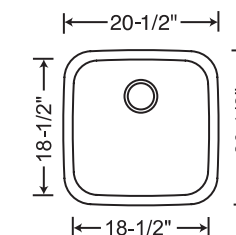

- 440492 Stainless Steel Colander
- 221027 Mesh Colander