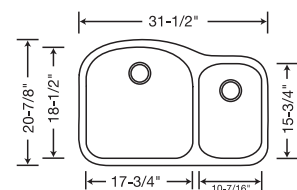

- 440167 Depth = 10"/6-3/4"
- 440093 Depth = 9"/6-3/4"
- 440169 Depth = 8"/6-3/4"

- 440232 Colander
- 440492 Stainless Steel Colander
- 221026 Mesh Colander
- 220994 Stainless Steel Grid

- 440166 Depth = 6-3/4"/10"
- 440092 Depth = 6-3/4"/9"
- 440168 Depth = 6-3/4"/8"