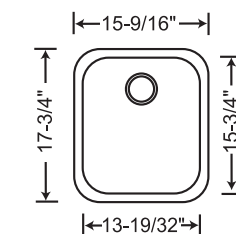

- 440167 Depth = 10"/6-3/4"
- 440093 Depth = 9"/6-3/4"
- 440169 Depth = 8"/6-3/4"

- 440232 Colander
- 440492 Stainless Steel Colander
- 221026 Mesh Colander
- 220994 Stainless Steel Grid

- 440166 Depth = 6-3/4"/10"
- 440092 Depth = 6-3/4"/9"
- 440168 Depth = 6-3/4"/8"

BLANCO SUPREME™ SERIES

440158 Depth = 10"

- 440492 Stainless Steel Colander
- 221027 Mesh Colander

440247 Depth = 7"

- 440232 Colander
- 220991 Stainless Steel Grid

440223 Depth = 10"
440237 Depth = 8"

- 220993 Stainless Steel Grid
- 221019 Stainless Steel Grid