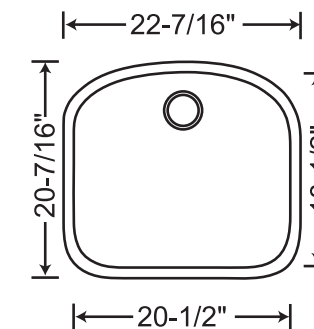

CUSTOM ACCESSORIES

IAPMO Listed LIMITED LIFETIME WARRANTY