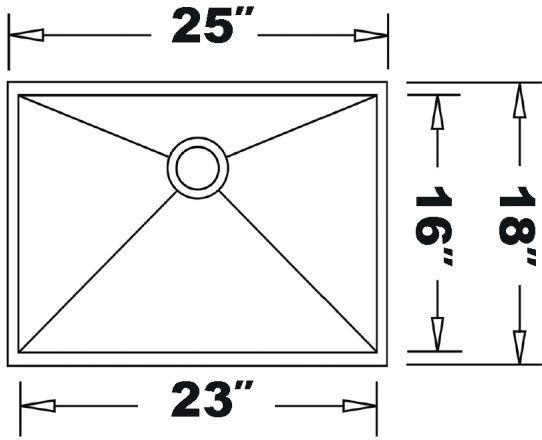

## BLANCO RADIUS 10 U LARGE Undermount Sink

Beautifully-designed works of ageless elegance, STEELART undermount sinks represent the pinnacle of BLANCO manufacturing quality and excellence.

Model No.	Bowl Depth	
	Main	Secondary
400468	10" (255 mm)	
<b>Material</b>		
Handcrafted in Germany		
Premium 18 gauge stainless steel with 18/10 chrome-nickel content for exceptional durability and lustre		
<b>Specifications</b>		
Minimum cabinet size 27" (685 mm)		
Rear positioned drain hole for maximum usable bowl and cabinet storage space		
10 mm radius bowl corners		
X-pattern drain grooves		
3.5" (90 mm) stainless steel strainer included		
Undermount clips included		
Template included		
<b>Optional Accessories</b>		<b>Model No.</b>
Maple Cutting Board		406258
Glass Cutting Board		224390
Mesh Colander		400238
Colander		224387
Grid		223191