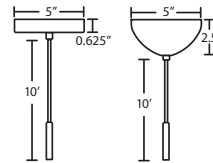

ORDERING:

CONNECTION	GLASS OPTIONS	LAMP OPTIONS	METAL FINISH	OPTIONS
Cable Fixture 1KX 1 Lt. Dome	412807 Opal Matte 412818 Amber Cloud 412819 Carrera	(blank) 150W A21 Incan H1 26W Quad 120V Q1 26W Quad 277V	Cable/Stem Fixture BR Bronze SN Satin Nickel	L 15' cord LW Low wattage labeling
Stem Fixture 1TT 1 Lt. Flat	412880 Amber Matte 412886 Blue Cloud 4128CE Ceylon	GU24 26W GU24 120V LED 10W LED 120V, dimmable	Cord Fixture BK Black (Black cord) WH White (White cord)	
Cord Fixture 1VC 1 Lt. Dome 1VT 1 Lt. Flat	4128HB Habanero 4128MA Magma 4128VM Vanilla Matte			

Ex. **1VC-4128MA-WH**
Tondo 18 Pendant w/ Magma Glass, White Finish

PENDANT OPTIONS:

CORD-HUNG PENDANTS

- Flat or Dome Canopy styles. Dome style allows adjustment without cutting cord.
- Suitable for sloped ceilings
- Cord: 10' SJT, 5" sleeve at socketholder
- Black or White finish