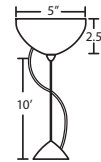

CABLE-HUNG PENDANT

- 1x 10' aircraft-quality stainless steel cable
- Suitable for sloped ceilings
- 1x lampholder
- 4-pin CFL options available
- Cord: 10' AWM-type provided
- Bronze or Satin Nickel