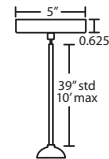

DIFFUSER

Shade shall be handcrafted glass of various decors. 6.25" Dia. x 17.75" H (4128HB and 4128MA are 5.75" Dia.)

Opening sizes: 3x10mm holes.

SUSPENSION

Cord-hung: 10' SJT-type cord. Jacket coordinates with metal finish. 5" Dia. canopy is stamped steel. Black or white powder-coat.

- Swivel at canopy, suitable for sloped ceilings
- Includes telescoping section plus 4 connectable stem sections, (1x 3", 1x 6", 1x 12", 1x 18"), 10' max
- Bronze or Satin Nickel

LED 120V PENDANTS:

- Internal driver integrated in the lamp, GU24 base
- Total power of only 10 watts
- Dimmable with a standard dimmer
- Rated life: 30,000 hours
- Frosted acrylic diffuser
- 800 lumens
- CCT: 2800° Kelvin
- CRI: 80+