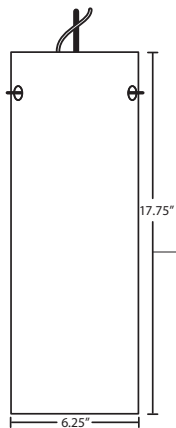

DIFFUSER

Shade shall be handcrafted glass of various decors. 6.25" Dia. x 17.75" H (4128HB and 4128MA are 5.75" Dia.)

Opening sizes: 3x10mm holes.

SUSPENSION

Cord-hung: 10' SJT-type cord. Jacket coordinates with metal finish. 5" Dia. canopy is stamped steel. Black or white powder-coat.

Cable-hung: 1x 10' aircraft-quality stainless steel cable support with 10' AWM-type cord. Jacket coordinates with metal finish. 5" Dia. dome canopy is plated stamped steel. Bronze or Satin Nickel.

Stem-mount: 4 connectable stem sections (3", 6", 12" and 18" lengths), 10' max. 5" Dia. canopy (with swivel) and stem sections are plated steel. Bronze or Satin Nickel.

MOUNTING

Installs directly to a 4" octagonal ceiling box. Suitable for sloped ceilings.

LABELS

UL or ETL Listed. Suitable for Damp Locations (interior use only).

Consult factory concerning lower wattage labeling for energy requirements.

TONDO 18 SHOWN IN BLUE CLOUD (412886) & AMBER CLOUD (412818)

For ordering information, see next page

All dimensions provided are nominal. Allowance must be made for dimensional tolerance in handcrafted glasses.