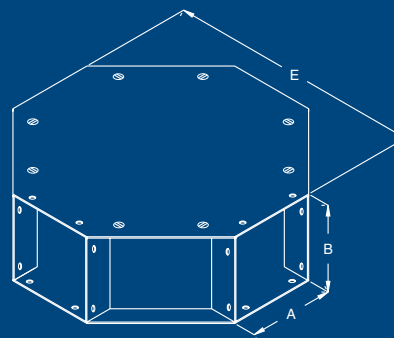

Replace "HW" Suffix with: HWG: Hinge Cover Wireway Gray
 HWGK: Hinge Cover Wireway Gray w/KO's
 HWK: Hinge Cover Wireway w/KO's

Wireways
& Trough
Products

NEMA 1 WIREWAY FITTINGS

TEE

Allows runs of wireway to split off or come together at a 90° angle

CROSS

Allows runs of wireway to intersect and cross or split off at 90° angles

TELESCOPE

Length easily adjusts from 6" to 11". No cutting or welding is required

45° ELBOW

Similar to the 90° elbow but only makes a 45° turn

90° ELBOW

Any side can be removed to retain the lay-in feature of the wireway. Sides are held in place with screws

Wireways
& Trough
Products