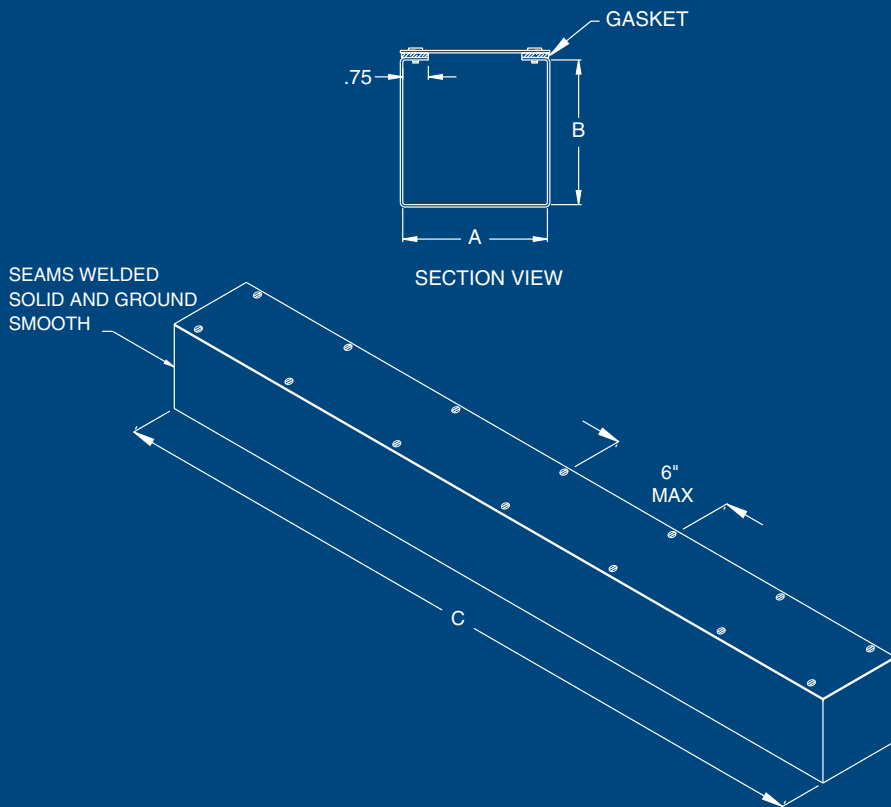

AUSTIN SCREW COVER GASKETED TROUGHS

Austin gasketed screw cover troughs are Underwriters Laboratories Listed and are designed to protect from rain, sleet, or snow in outdoor use. Indoor use, gasketed troughs protect from dust and moisture.

Construction:

- Fabricated in accordance with UL specifications from code gauge steel.
- Continuously welded seams ground smooth.
- Neoprene gasket attached to cover with oil resistant adhesive.

Wireways
& Trough
Products

Finish:

Austin gasketed screw cover troughs are constructed standard in galvanized steel. An ANSI 61 gray polyester powder coating over phosphatized surfaces is available on request.

Options:

- Special materials.
- Special finishes.
- Custom trough size or construction.