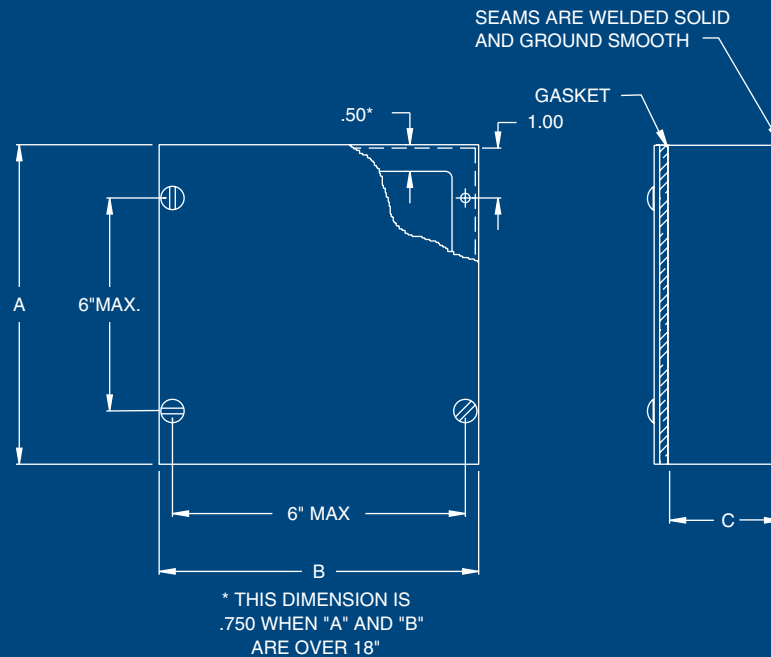

TYPE 3, 12 SCREW COVER GASKETED BOXES

Austin gasketed screw cover boxes are Underwriters Laboratories Listed for Wiring, Pull, Terminal, and Junction box application. They provide a degree of protection against rain, sleet, dust, dirt, external ice formation, and noncorrosive liquids.

Construction:

- Fabricated in accordance with UL specifications from code gauge steel.
- Continuously welded seams ground smooth.
- Neoprene gasket attached to cover with oil resistant adhesive.
- No mounting holes or mounting feet.

Finish:

Austin gasketed screw cover boxes are constructed standard in galvanized steel. An ANSI 61 gray polyester powder coating over phosphatized surfaces is available on request.

Options:

- Special materials.
- Special finishes.
- Custom box size or construction.

**INDUSTRY
STANDARDS**

UL 50 Types 3 & 12
NEMA Types 3 & 12
(except for mounting
provisions)
CUL Types 3 & 0

Austin Electrical Enclosures
Post Office Box 2320
Yadkinville, NC 27055

Phone: 336.468.2851
800.288.2851