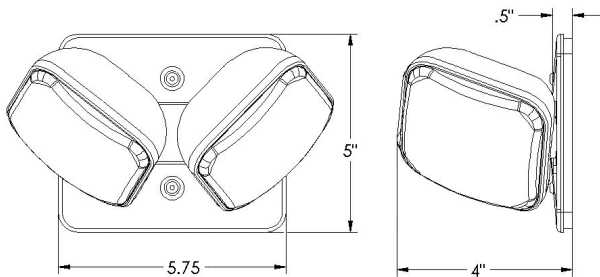

TYPE _____
 CATALOG# _____

REM-1
 REMOTE HEADS

ACCESSORIES

REM-1-2H

REM-1-1H

DIMENSIONS

High output 5W HIT lamps with architectural design for commercial application for both indoor and outdoor use.

As a standard, all lamp housings are sealed and the mounting plate is provided with a water-resistant gasket.

Universal mounting plate provided to mount to a standard electrical box.

UV stable thermoplastic fire retardant material.

Meets UL standard 5VA.

3 year warranty.