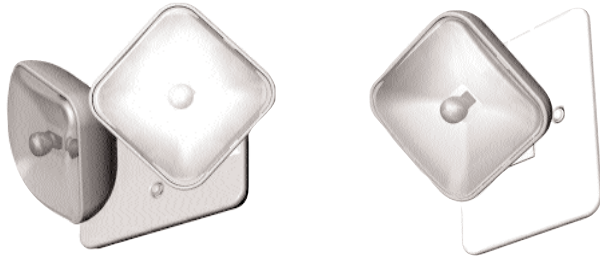

TYPE _____
 CATALOG# _____

REM-1
 REMOTE HEADS

ACCESSORIES

REM-1-2H

REM-1-1H

DIMENSIONS

High output 5W HIT lamps with architectural design for commercial application for both indoor and outdoor use.

As a standard, all lamp housings are sealed and the mounting plate is provided with a water-resistant gasket.

Universal mounting plate provided to mount to a standard electrical box.

UV stable thermoplastic fire retardant material.

Meets UL standard 5VA.

3 year warranty.