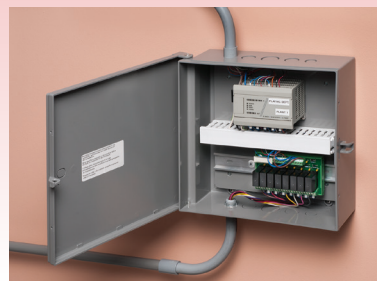

Outdoor Rated Non-Metallic Enclosures

Made of heavy-duty, non-metallic UV-rated material.

FEATURES AND BENEFITS

- Meets NEMA 3R requirements for outdoor use when mounted with hinge on top
- Optional cam lock (*sold separately*)
- Handy 1/2" and 3/4" knockouts on top and bottom of enclosure box
- Non-metallic
- Available in gray and black

EB0708

EB1111 w/ EBL1

EB1212

EB1212BP

EB1212BL
Shown with hinge on side for indoor use

EB1212BP
Installed with hinge on top for NEMA 3R Rating

CATALOG NUMBER	UPC/DCI/NAED MFG #018997	DESCRIPTION	UNIT PKG	STD PKG	DIM A	DIM B	DIM C
EB0708	12672	Gray, 7" x 8" x 3.5"	1	4	8.522	8.233	3.812
EB1111	12670	Gray, 11" x 11" x 3.5"	1	5	11.916	13.133	3.812
EB1212	12671	Gray, 12" x 12" x 4"	1	5	12.519	13.573	4.688
EB1212BP	23155	Gray, 12" x 12" x 4" with Back Plate	1	5	12.519	13.573	4.688
EB0708BL	23160	Black, 7" x 8" x 3.5"	1	4	8.522	8.233	3.812
EB1111BL	23162	Black, 11" x 11" x 3.5"	1	5	11.916	13.133	3.812
EB1212BL	23164	Black, 12" x 12" x 4"	1	5	12.519	13.573	4.688
EB1212BPBL	23166	Black, 12" x 12" x 4" with Back Plate	1	5	12.519	13.573	4.688
EBL1	11400	Optional Cam Lock	1	10	-	-	-

Scan For Video

INSTALLATION SHOTS

Optional Cam Lock, EBL1