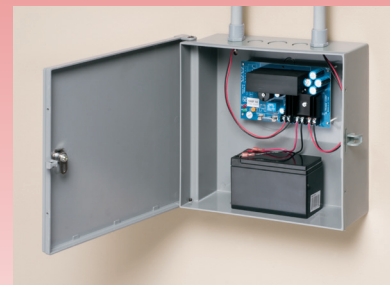

Outdoor Rated Non-Metallic Enclosures

Made of heavy-duty, non-metallic UV-rated material.

FEATURES AND BENEFITS

- Meets NEMA 3R requirements for outdoor use when mounted with hinge on top
- Optional cam lock (*sold separately*)
- Handy 1/2" and 3/4" knockouts on top and bottom of enclosure box
- Non-metallic
- Available in gray and black

EB0708

EB1111 w/ EBL1

EB1212

EB1212BP

EB1212BL
Shown with hinge on side for indoor use

EB1212BP
Installed with hinge on top for NEMA 3R Rating

CATALOG NUMBER	UPC/DCI/NAED MFG #018997	DESCRIPTION	UNIT PKG	STD PKG	DIM A	DIM B	DIM C
EB0708	12672	Gray, 7" x 8" x 3.5"	1	4	8.522	8.233	3.812
EB1111	12670	Gray, 11" x 11" x 3.5"	1	5	11.916	13.133	3.812
EB1212	12671	Gray, 12" x 12" x 4"	1	5	12.519	13.573	4.688
EB1212BP	23155	Gray, 12" x 12" x 4" with Back Plate	1	5	12.519	13.573	4.688
EB0708BL	23160	Black, 7" x 8" x 3.5"	1	4	8.522	8.233	3.812
EB1111BL	23162	Black, 11" x 11" x 3.5"	1	5	11.916	13.133	3.812
EB1212BL	23164	Black, 12" x 12" x 4"	1	5	12.519	13.573	4.688
EB1212BPBL	23166	Black, 12" x 12" x 4" with Back Plate	1	5	12.519	13.573	4.688
EBL1	11400	Optional Cam Lock	1	10	-	-	-

Scan For Video

INSTALLATION SHOTS

Optional Cam Lock, EBL1