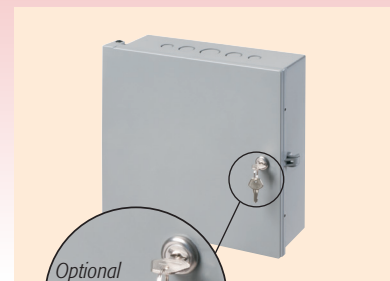

Outdoor Rated Non-Metallic Enclosures

Made of heavy-duty, non-metallic UV-rated material.

FEATURES AND BENEFITS

- Meets NEMA 3R requirements for outdoor use when mounted with hinge on top
- Optional cam lock (*sold separately*)
- Handy 1/2" and 3/4" knockouts on top and bottom of enclosure box
- Non-metallic
- Available in gray and black

EB0708

EB1111 w/ EBL1

EB1212

EB1212BP

EB1212BL
Shown with hinge on side for indoor use

EB1212BP
Installed with hinge on top for NEMA 3R Rating

CATALOG NUMBER	UPC/DCI/NAED MFG #018997	DESCRIPTION	UNIT PKG	STD PKG	DIM A	DIM B	DIM C
EB0708	12672	Gray, 7" x 8" x 3.5"	1	4	8.522	8.233	3.812
EB1111	12670	Gray, 11" x 11" x 3.5"	1	5	11.916	13.133	3.812
EB1212	12671	Gray, 12" x 12" x 4"	1	5	12.519	13.573	4.688
EB1212BP	23155	Gray, 12" x 12" x 4" with Back Plate	1	5	12.519	13.573	4.688
EB0708BL	23160	Black, 7" x 8" x 3.5"	1	4	8.522	8.233	3.812
EB1111BL	23162	Black, 11" x 11" x 3.5"	1	5	11.916	13.133	3.812
EB1212BL	23164	Black, 12" x 12" x 4"	1	5	12.519	13.573	4.688
EB1212BPBL	23166	Black, 12" x 12" x 4" with Back Plate	1	5	12.519	13.573	4.688
EBL1	11400	Optional Cam Lock	1	10	-	-	-

Scan For Video

INSTALLATION SHOTS

Optional Cam Lock, EBL1