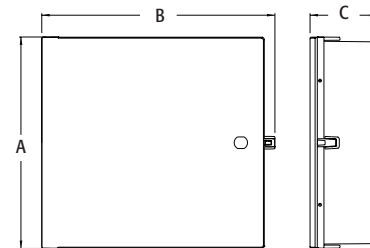

Outdoor Rated Non-Metallic Enclosures

Made of heavy-duty, non-metallic UV-rated material.

FEATURES AND BENEFITS

- Meets NEMA 3R requirements for outdoor use when mounted with hinge on top
- Optional cam lock (*sold separately*)
- Handy 1/2" and 3/4" knockouts on top and bottom of enclosure box
- Non-metallic
- Available in gray and black

CATALOG NUMBER	UPC/DCI/NAED MFG #018997	DESCRIPTION	UNIT PKG	STD PKG	DIM A	DIM B	DIM C
EB0708	12672	Gray, 7" x 8" x 3.5"	1	4	8.522	8.233	3.812
EB1111	12670	Gray, 11" x 11" x 3.5"	1	5	11.916	13.133	3.812
EB1212	12671	Gray, 12" x 12" x 4"	1	5	12.519	13.573	4.688
EB1212BP	23155	Gray, 12" x 12" x 4" with Back Plate	1	5	12.519	13.573	4.688
EB0708BL	23160	Black, 7" x 8" x 3.5"	1	4	8.522	8.233	3.812
EB1111BL	23162	Black, 11" x 11" x 3.5"	1	5	11.916	13.133	3.812
EB1212BL	23164	Black, 12" x 12" x 4"	1	5	12.519	13.573	4.688
EB1212BPBL	23166	Black, 12" x 12" x 4" with Back Plate	1	5	12.519	13.573	4.688
EBL1	11400	Optional Cam Lock	1	10	-	-	-

Scan For Video

INSTALLATION SHOTS