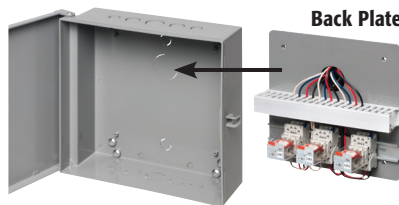

Outdoor Rated Non-Metallic Enclosures

Made of heavy-duty, non-metallic UV-rated material.

FEATURES AND BENEFITS

- Meets NEMA 3R requirements for outdoor use when mounted with hinge on top
- Optional cam lock (*sold separately*)
- Handy 1/2" and 3/4" knockouts on top and bottom of enclosure box
- Non-metallic
- Available in gray and black

EB0708

EB1111 w/ EBL1

EB1212

EB1212BP

EB1212BL
Shown with hinge on side for indoor use

EB1212BP
Installed with hinge on top for NEMA 3R Rating

CATALOG NUMBER	UPC/DCI/NAED MFG #018997	DESCRIPTION	UNIT PKG	STD PKG	DIM A	DIM B	DIM C
EB0708	12672	Gray, 7" x 8" x 3.5"	1	4	8.522	8.233	3.812
EB1111	12670	Gray, 11" x 11" x 3.5"	1	5	11.916	13.133	3.812
EB1212	12671	Gray, 12" x 12" x 4"	1	5	12.519	13.573	4.688
EB1212BP	23155	Gray, 12" x 12" x 4" with Back Plate	1	5	12.519	13.573	4.688
EB0708BL	23160	Black, 7" x 8" x 3.5"	1	4	8.522	8.233	3.812
EB1111BL	23162	Black, 11" x 11" x 3.5"	1	5	11.916	13.133	3.812
EB1212BL	23164	Black, 12" x 12" x 4"	1	5	12.519	13.573	4.688
EB1212BPBL	23166	Black, 12" x 12" x 4" with Back Plate	1	5	12.519	13.573	4.688
EBL1	11400	Optional Cam Lock	1	10	-	-	-

Scan For Video

INSTALLATION SHOTS

Optional Cam Lock, EBL1