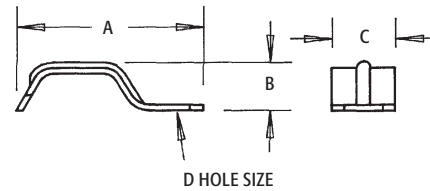

## 1-Hole Aluminum Straps

For service entrance cable. Aluminum.

CATALOG NUMBER	UPC/DCI/NAED MFG #018997	WIRE SIZE	UNIT PKG	STD PKG	DIM A	DIM B	DIM C	DIM D
3232	32320	3 # 8 to 3 #4	100	1000	2.078	.775	.600	.265
3282	03282	3 #1/0 to 3 #2/0	100	1000	2.488	.940	.720	.265
3284	32840	3 #3/0 to 3 #4/0	100	1000	2.710	1.218	1.00	.325

## 1-Hole Steel Straps

For service entrance cable. Plated steel.

CATALOG NUMBER	UPC/DCI/NAED MFG #018997	WIRE SIZE	UNIT PKG	STD PKG	DIM A	DIM B	DIM C	DIM D
301	00301	8/3 - 3/3	100	1000	1.637	.442	.565	.265
303	00303	2/3	100	1000	1.830	.530	.575	.265
313S	00133	1, 1/0 or 2/0	100	1000	2.472	.770	1.000	.325
314S	00014	3/0, 4/0	100	1000	2.790	.920	1.000	.330

## 2-Hole Cable Straps

For SEU cable. Plated steel.

CATALOG NUMBER	UPC/DCI/NAED MFG #018997	WIRE SIZE	UNIT PKG	STD PKG	DIM A	DIM B	DIM C
C-STRAP	37500	8/3-3/3	50	200	2.410	.750	.470
E-STRAP	43625	2/3	50	200	1.080	.750	.575
H-STRAP	82990	1/0-2/0	50	200	3.183	.755	.750
K-STRAP	83770	3/0, 4/0	50	200	3.500	.755	.890