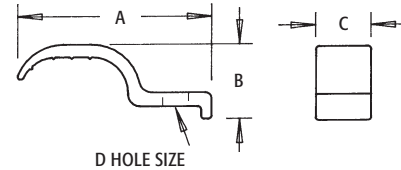

## 1-Hole Aluminum Straps

For service entrance cable. Aluminum.

CATALOG NUMBER	UPC/DCI/NAED MFG #018997	WIRE SIZE	UNIT PKG	STD PKG	DIM A	DIM B	DIM C	DIM D
3232	32320	3 # 8 to 3 #4	100	1000	2.078	.775	.600	.265
3282	03282	3 #1/0 to 3 #2/0	100	1000	2.488	.940	.720	.265
3284	32840	3 #3/0 to 3 #4/0	100	1000	2.710	1.218	1.00	.325

## 1-Hole Steel Straps

For service entrance cable. Plated steel.

CATALOG NUMBER	UPC/DCI/NAED MFG #018997	WIRE SIZE	UNIT PKG	STD PKG	DIM A	DIM B	DIM C	DIM D
301	00301	8/3 - 3/3	100	1000	1.637	.442	.565	.265
303	00303	2/3	100	1000	1.830	.530	.575	.265
313S	00133	1, 1/0 or 2/0	100	1000	2.472	.770	1.000	.325
314S	00014	3/0, 4/0	100	1000	2.790	.920	1.000	.330

## 2-Hole Cable Straps

For SEU cable. Plated steel.

CATALOG NUMBER	UPC/DCI/NAED MFG #018997	WIRE SIZE	UNIT PKG	STD PKG	DIM A	DIM B	DIM C
C-STRAP	37500	8/3-3/3	50	200	2.410	.750	.470
E-STRAP	43625	2/3	50	200	1.080	.750	.575
H-STRAP	82990	1/0-2/0	50	200	3.183	.755	.750
K-STRAP	83770	3/0, 4/0	50	200	3.500	.755	.890