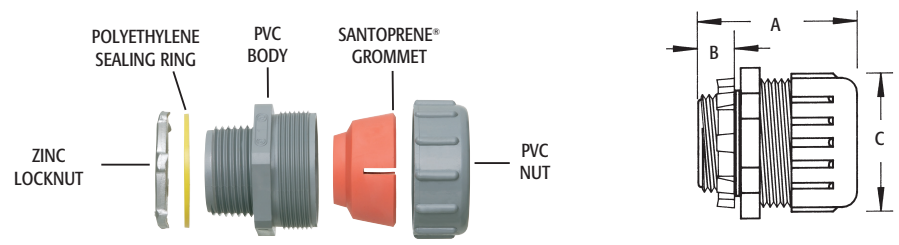

Strain Relief Cord Connectors

Liquid-tight • Oil-tight. Furnished with sealing ring. Zinc die-cast.

CATALOG NUMBER	UPC/DCI/NAED MFG #018997	TRADE SIZE	CORD RANGE	STD PKG	DIM A	DIM B	DIM C	GROMMET COLOR
CG100750	30750	1	.625-.750	5	2.125	.650	1.370	ORANGE
CG100875	30875	1	.750-.875	5	2.150	.750	1.370	BLACK
CG1001000	31000	1	.875-1.000	5	2.150	.772	1.370	PURPLE

Colorgrip® Strain Relief Cord Connector

Non-metallic. Liquid-tight • Oil-tight. Furnished with sealing ring and locknut.

CATALOG NUMBER	UPC/DCI/NAED MFG #018997	TRADE SIZE	CORD RANGE	UNIT PKG	STD PKG	DIM A	DIM B	DIM C	GROMMET COLOR
NMCG100750	55000	1	.625-.750	5	30	1.800	.688	1.931	ORANGE
NMCG100875	55002	1	.750-.875	5	30	1.839	.671	1.931	BLACK

When ordering in black - add suffix "BL" to catalog number.

Cable Chart for Arlington Cord Grip Fittings

Check outside wire diameter or manufacturer's specifications for dimensions.

CABLE RANGE	COMMUNICATION & CONTROL WIRE	SJ & SJO	S & SO	SJTO	STO
.100 to .200	22-2 to 14-1 14-1 12-1				
.200 to .300	22-2 20-2 to 20-4 18-2 18-3	18-2 18-3 16-2 16-4	18-2 18-3	18-2 18-3 16-2 16-4	18-2 18-3 16-2 16-2
.300 to .385		16-3		16-3 14-2	
.385 to .472		16-4 14-2 to 14-4 12-2 12-3	16-2 to 16-4 14-2	16-4 14-3 14-4 12-3 12-4	18-4 16-3 14-2

CABLE RANGE	SJ & SJO	S & SO	SJTO	STO
.472 to .625	12-4 10-2 to 10-4	14-3 14-4 12-2 to 12-4 10-3 8-2	10-2 to 10-4	14-3 14-4 12-2 to 12-4 10-2 10-3
.625 to .750	10-4	12-4 10-2 to 10-4 8-2 8-3	10-4	12-4 10-2 to 10-4
.750 to .875		8-4 8-5 6-2 6-3		
.875 to 1.000		6-4 4-2 4-3		6-4 4-3