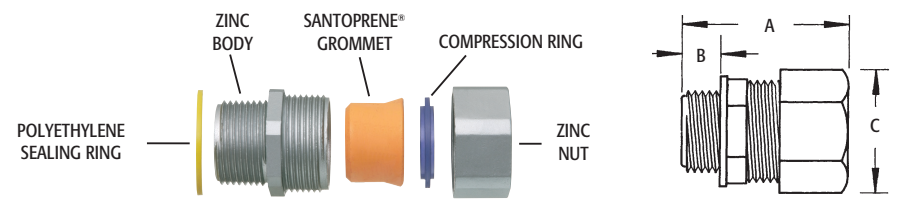

Strain Relief Cord Connectors

Liquid-tight • Oil-tight. Furnished with sealing ring. Zinc die-cast.

CATALOG NUMBER	UPC/DCI/NAED MFG #018997	TRADE SIZE	CORD RANGE	STD PKG	DIM A	DIM B	DIM C	GROMMET COLOR
CG100750	30750	1	.625-.750	5	2.125	.650	1.370	ORANGE
CG100875	30875	1	.750-.875	5	2.150	.750	1.370	BLACK
CG1001000	31000	1	.875-1.000	5	2.150	.772	1.370	PURPLE

Colorgrip® Strain Relief Cord Connector

Non-metallic. Liquid-tight • Oil-tight. Furnished with sealing ring and locknut.

CATALOG NUMBER	UPC/DCI/NAED MFG #018997	TRADE SIZE	CORD RANGE	UNIT PKG	STD PKG	DIM A	DIM B	DIM C	GROMMET COLOR
NMCG100750	55000	1	.625-.750	5	30	1.800	.688	1.931	ORANGE
NMCG100875	55002	1	.750-.875	5	30	1.839	.671	1.931	BLACK

When ordering in black - add suffix "BL" to catalog number.

Cable Chart for Arlington Cord Grip Fittings

Check outside wire diameter or manufacturer's specifications for dimensions.

CABLE RANGE	COMMUNICATION & CONTROL WIRE	SJ & SJO	S & SO	SJTO	STO
.100 to .200	22-2 to 14-1 14-1 12-1				
.200 to .300	22-2 20-2 to 20-4 18-2 18-3	18-2 18-3 16-2 16-4	18-2 18-3	18-2 18-3 16-2 16-4	18-2 18-3 16-2 16-2
.300 to .385		16-3		16-3 14-2	
.385 to .472		16-4 14-2 to 14-4 12-2 12-3	16-2 to 16-4 14-2	16-4 14-3 14-4 12-3 12-4	18-4 16-3 14-2