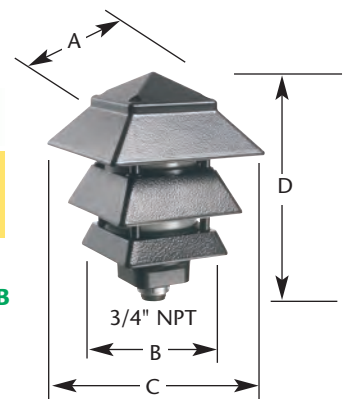

Uses a 40 watt halogen, 40 watt incandescent, or 13 watt fluorescent lamp. Lamp not included.

GPP60B

Lamp Incandescent, halogen or compact fluorescent

Item No.	UPC/DCI/NAED Mfg. #01 8997	Color	DIM A	DIM B	DIM C	DIM D	Unit Pkg	Std Pkg
GPP60LB	04605	Black	3.600	4.250	6.070	8.573	1	4
GPP60LBR	04606	Bronze	3.600	4.250	6.070	8.573	1	4

Uses a 40 watt halogen, 40 watt incandescent, or 13 watt fluorescent lamp. Lamp not included.

GPP60LB

Arlington

1 Stauffer Industrial Park
Scranton, PA 18517
800/233.4717
Fax 570/562.0646
www.aifittings.com