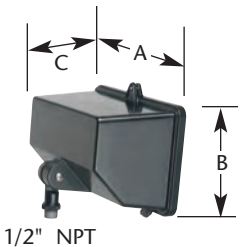

GARD-N-POST™

Decorative Light Fixtures • Sold Separately

Decorative 3-wire type light fixtures for use with our Gard-N-Post line

- Powder coated color match
- For heavy-duty commercial or residential use
- 1/2" NPT fixture
- Adds safety and security
- Perfect for illuminating signs, flagpoles, walkways, buildings, driveways, yards and recreational areas

Lamp Up to 75 watt, flood

Item No.	UPC/DCI/NAED Mfg. #01 8997	Color	KO Size	DIM A	DIM B	DIM C	Unit Pkg	Std Pkg
GP175B	77042	Black	1/2"	4.062	4.062	8.135	1	4
GP175BR	77043	Bronze	1/2"	4.062	4.062	8.135	1	4

Uses a 75 watt PAR 16 or a 50 watt PAR 20 halogen lamp. Lamp not included.

Lamp 13 watt, fluorescent • 2-lamp fixture

Item No.	UPC/DCI/NAED Mfg. #01 8997	Color	KO Size	DIM A	DIM B	DIM C	Unit Pkg	Std Pkg
GPF13B	77044	Black	1/2"	8.500	6.300	5.300	1	4
GPF13BR	77045	Bronze	1/2"	8.500	6.300	5.300	1	4

Uses two 13 watt fluorescent lamps (included). Lamp # PL-S27