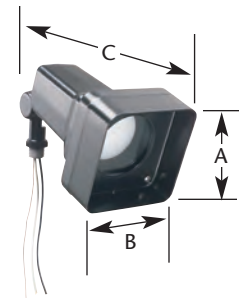

GARD-N-POST™

Decorative Light Fixtures • Sold Separately

Decorative 3-wire type light fixtures for use with our Gard-N-Post line

- Powder coated color match
- For heavy-duty commercial or residential use
- 1/2" NPT fixture
- Adds safety and security
- Perfect for illuminating signs, flagpoles, walkways, buildings, driveways, yards and recreational areas

Lamp Up to 75 watt, flood

Item No.	UPC/DCI/NAED Mfg. #01 8997	Color	KO Size	DIM A	DIM B	DIM C	Unit Pkg	Std Pkg
GP175B	77042	Black	1/2"	4.062	4.062	8.135	1	4
GP175BR	77043	Bronze	1/2"	4.062	4.062	8.135	1	4

Uses a 75 watt PAR 16 or a 50 watt PAR 20 halogen lamp. Lamp not included.

Lamp 13 watt, fluorescent • 2-lamp fixture

Item No.	UPC/DCI/NAED Mfg. #01 8997	Color	KO Size	DIM A	DIM B	DIM C	Unit Pkg	Std Pkg
GPF13B	77044	Black	1/2"	8.500	6.300	5.300	1	4
GPF13BR	77045	Bronze	1/2"	8.500	6.300	5.300	1	4

Uses two 13 watt fluorescent lamps (included). Lamp # PL-S27

Pagoda-style, 3-wire type light fixture

- Durable cast aluminum
- 3/4" NPT fixture
- Made for incandescent, halogen and energy-saving compact fluorescent lamps (Lamps not included)