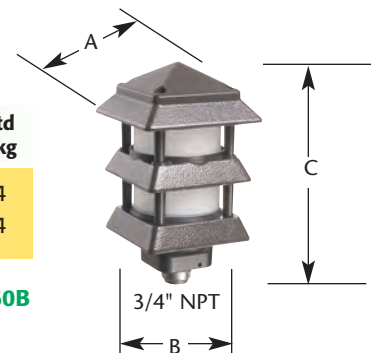

Lamp Incandescent, halogen or compact fluorescent

Item No.	UPC/DCI/NAED Mfg. #01 8997	Color	DIM A	DIM B	DIM C	Unit Pkg	Std Pkg
GPP60B	77046	Black	4.750	4.750	8.750	1	4
GPP60BR	77047	Bronze	4.750	4.750	8.750	1	4

Uses a 40 watt halogen, 40 watt incandescent, or 13 watt fluorescent lamp. Lamp not included.

GPP60B