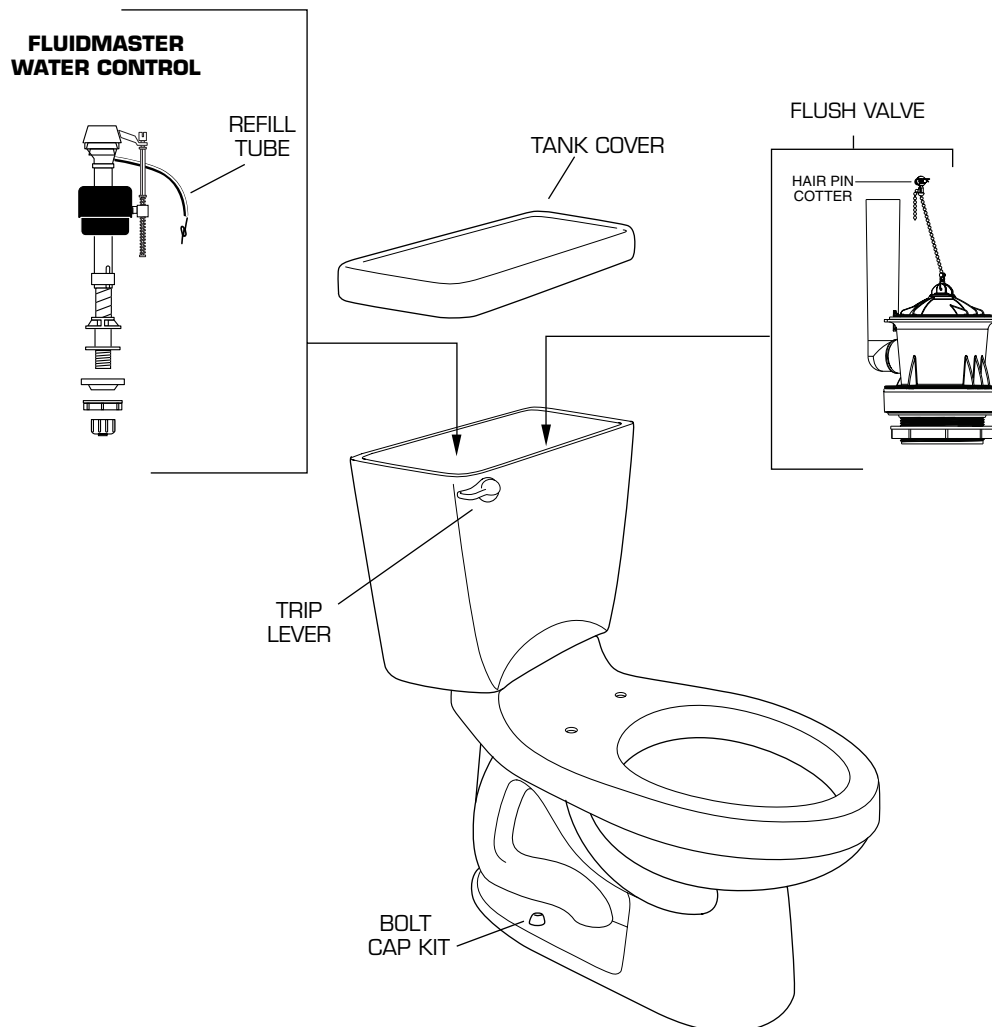

CHAMPION®4

Flushing System

★ Replace XXX with Fixture Color Code, YYY with Trim Finish

DESCRIPTION	▷ COMPONENT	PKG QTY
★ Champion®4 Right Height Elongated Bowl w/Bolt Caps	3225.016.XXX	1
★ Champion®4 Normal Height Elongated Bowl w/Bolt Caps	3121.016.XXX	1
★ Champion®4 Normal Height Round Front Bowl w/Bolt Caps	3110.016.XXX	1
★ Champion®4 Décor Normal Height Elongated Bowl w/Bolt Caps	3153.016.XXX	1
★ Champion®4 Décor Normal Height Round Front Bowl w/Bolt Caps	3167.016.XXX	1
★ Champion®4 Tank complete	4266.014.XXX	1
★ Skyline Champion®4 Tank complete	4077.014.XXX	1
★ Doral Classic Champion®4 Tank complete	4281.014.XXX	1
★ Doral/Oakmont Champion®4 Tank complete	4272.014.XXX	1
★ Champion®4 Tank Cover	735128-400.XXX	1
★ Skyline Champion®4 Tank Cover	735115-400.XXX	1
★ Doral Classic Champion®4 Tank Cover	735113-400.XXX	1
★ Doral/Oakmont Champion®4 Tank Cover	735117-400.XXX	1
★ Champion®4 Décor Right Height™ Elongated Bowl w/Bolt Caps	3101.016.XXX	1
★ Townsend Champion®4 Right Height™ Elongated Bowl w/Bolt Caps	3177.016.XXX	1
★ Townsend Champion®4 Right Height™ Round Front Bowl w/Bolt Caps	3180.016.XXX	1
ORIGINAL EQUIPMENT REPAIR PARTS	PART NUMBER	PKG QTY
Champion®4 Fluidmaster 400A Valve	738565-424-0070A	1
Champion®4 Flush Valve Seal Kit	7301111-0070A	1
Champion®4 Flush Valve Assembly	3174.002-0070A	1
Champion®4 Clevis Pin Assembly	738985-0070A	1
Champion®4 Refill Tube	738570-1010A	1
Champion®4 Tank to Bowl Coupling Kit (#241)	738756-0070A	1
★ Champion®4 Bolt Cap Kit (includes 2 covers & 2 washers)	034783-XXX0A	1
★ Champion®4 Trip Lever-LH	738995-YYY0A	1
★ Skyline Champion®4 Trip Lever	738922-XXX0A	1
★ Doral Classic Champion®4 Trip Lever	738837-YYY0A	1
★ Doral/Oakmont Champion®4 Trip Lever	738835-YYY0A	1
Clip for Refill Tube	072989-0070A	1
▷ Champion Trip Lever-RH	738997-YYY0A	1