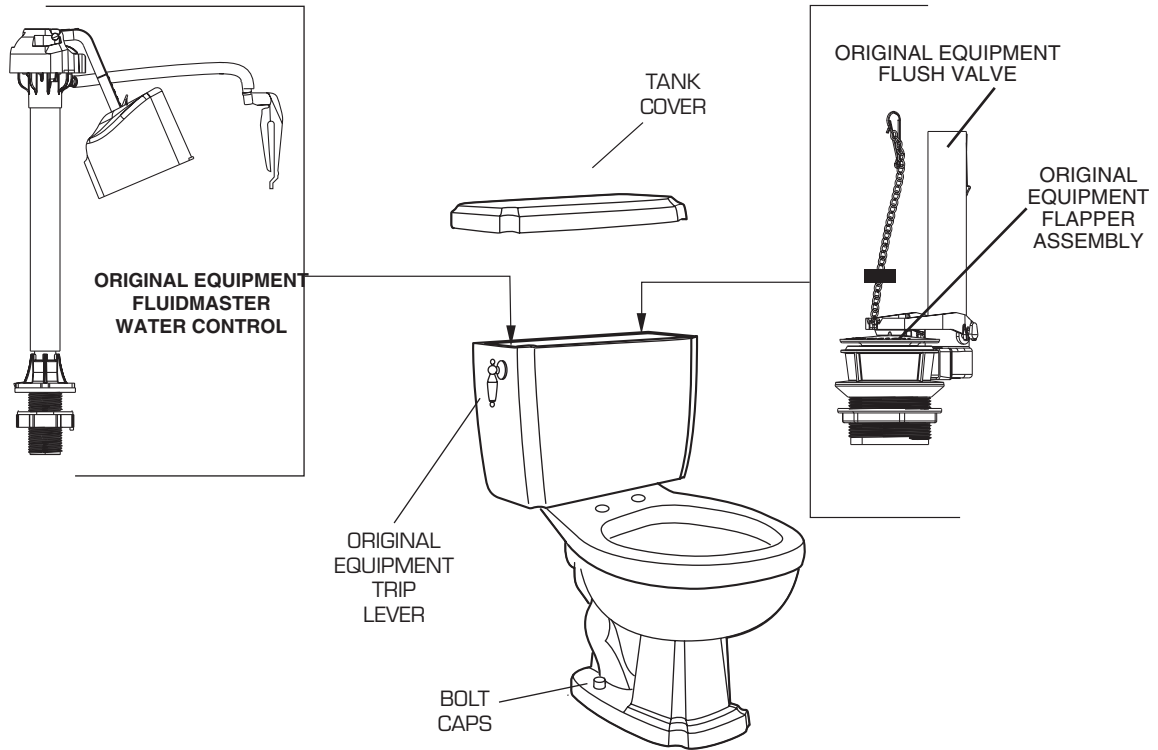

ANTIQUITY 1.6 GPF TOILET

MODEL NUMBER

2464.019 ELONGATED
2264.017 ROUND FRONT
2264.217 FLORAL

American Standard

Style That Works Better

★ Replace XXX with Fixture Color Code, YYY with Trim Finish

DESCRIPTION	COMPONENT	PKG QTY
★ Elongated Bowl w/Bolt Caps	3208.016.XXX	1
★ Round Bowl w/Bolt Caps	3093.013.XXX	
★ Tank Complete w/Trim	4094.015.XXX	
★ Tank Cover	735036-400.XXX	
ORIGINAL EQUIPMENT REPAIR PARTS	PART NUMBER	PKG QTY
★ Bolt Cap Kit	034783-XXX0A	2
★ Trip Lever (Chrome)	730288-002.XXX	1
★ Trip Lever (Polished Brass)	730288-099.XXX	1
Water Control Assy	7381006-402.0070A	1
Flush Valve	7381007-407.0070A	1
Flapper Assembly	7381024-406.0070A	1
Coupling Kit - Tank to Bowl (170-C)	047158-0070A	1