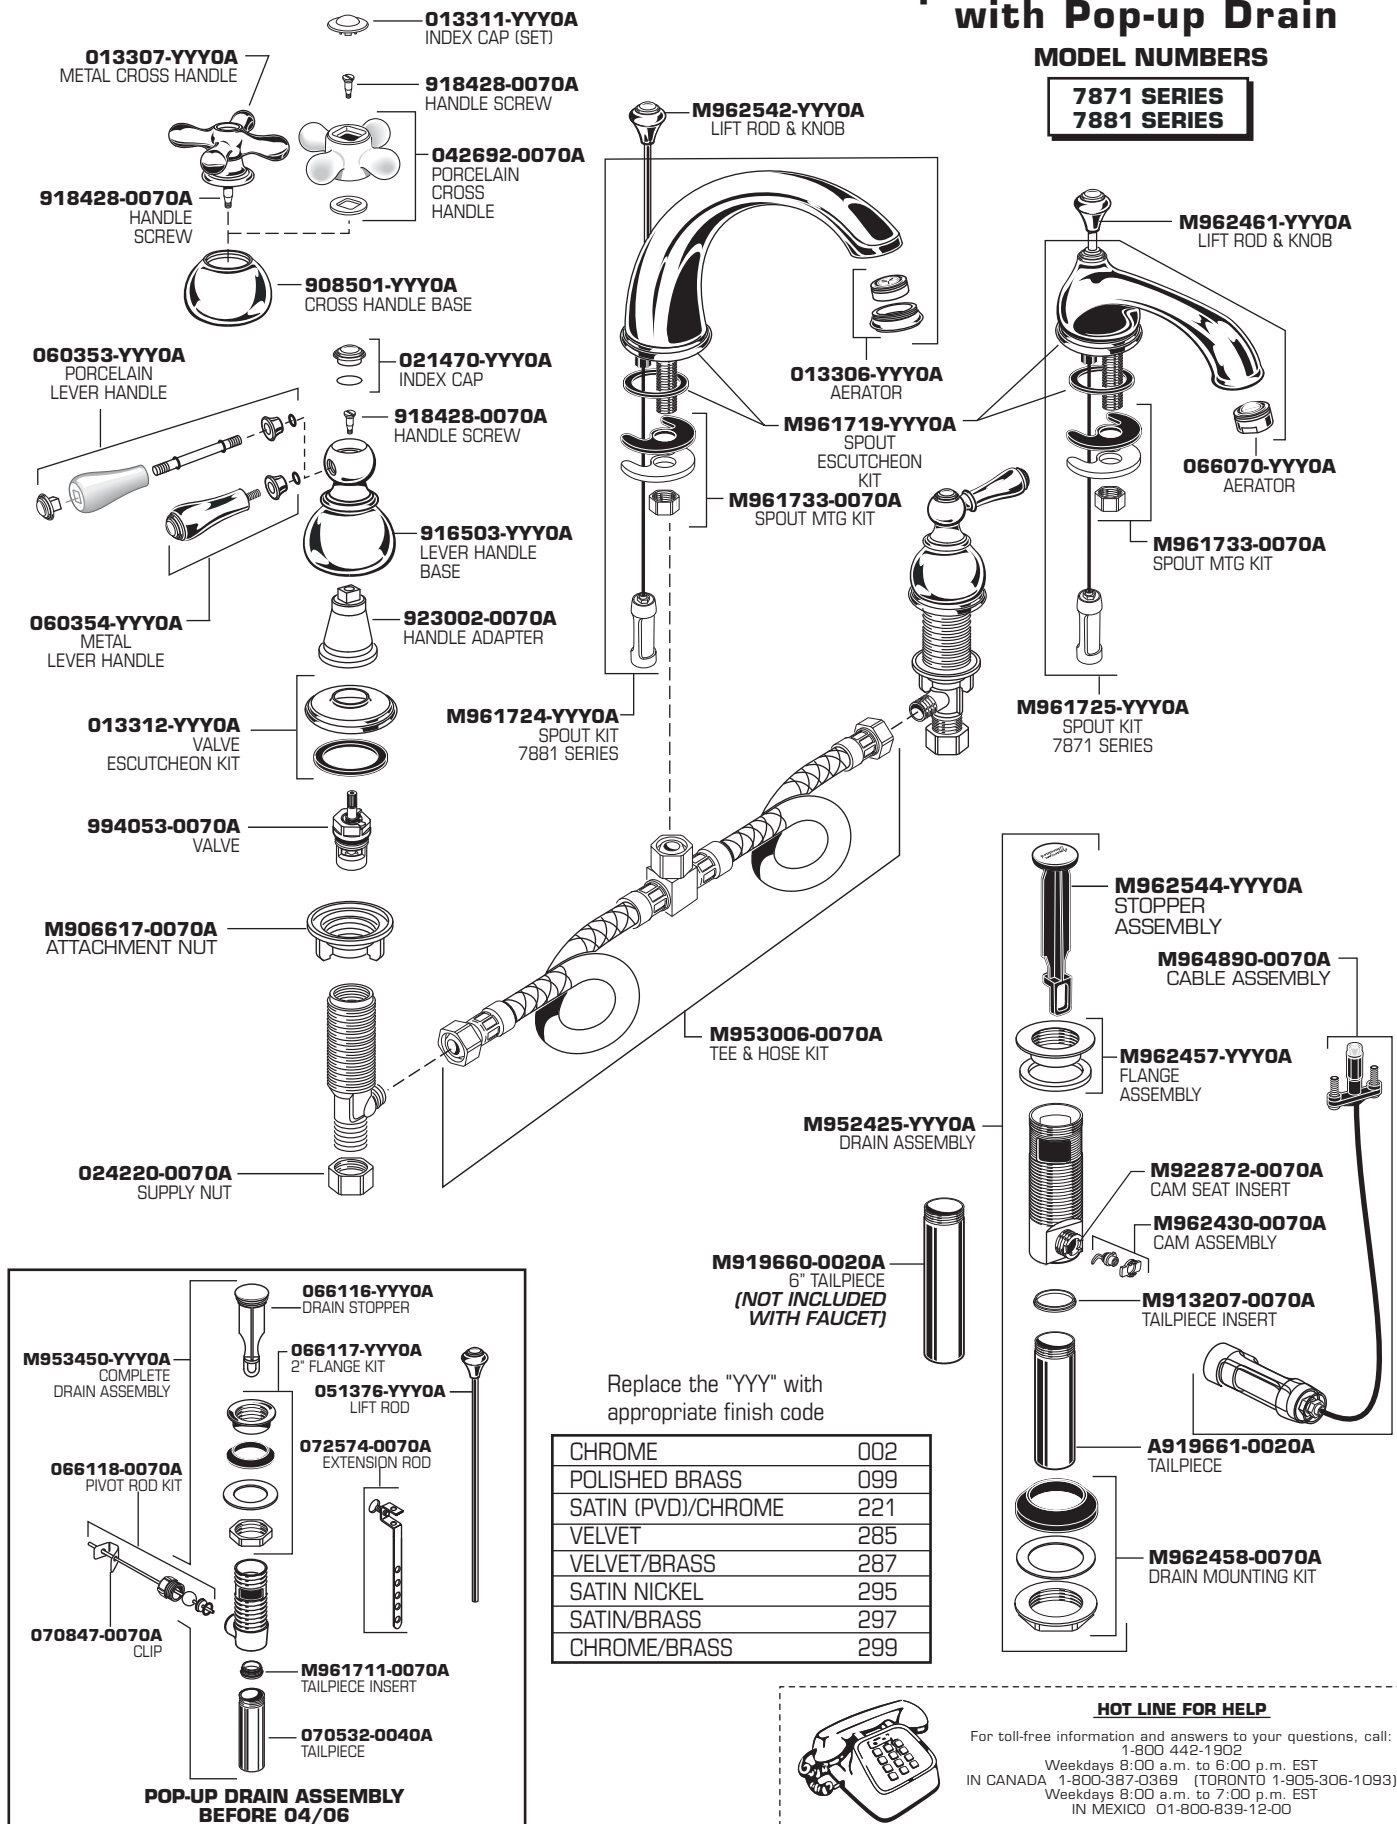

## Spread Lavatory Faucet with Pop-up Drain

### MODEL NUMBERS

**7871 SERIES**  
**7881 SERIES**

**POP-UP DRAIN ASSEMBLY BEFORE 04/06**

Replace the "YYY" with appropriate finish code

CHROME	002
POLISHED BRASS	099
SATIN (PVD)/CHROME	221
VELVET	285
VELVET/BRASS	287
SATIN NICKEL	295
SATIN/BRASS	297
CHROME/BRASS	299